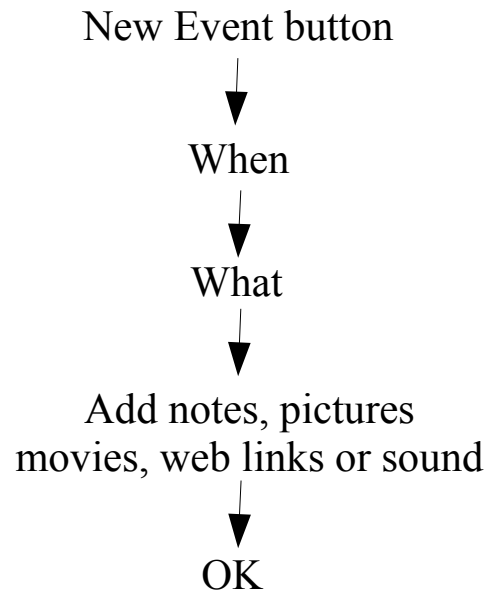

TIME LINER HELP SHEET

Start Time Liner

New: start new Time Liner project
Open: continue working on project

Add New Event

Edit Event