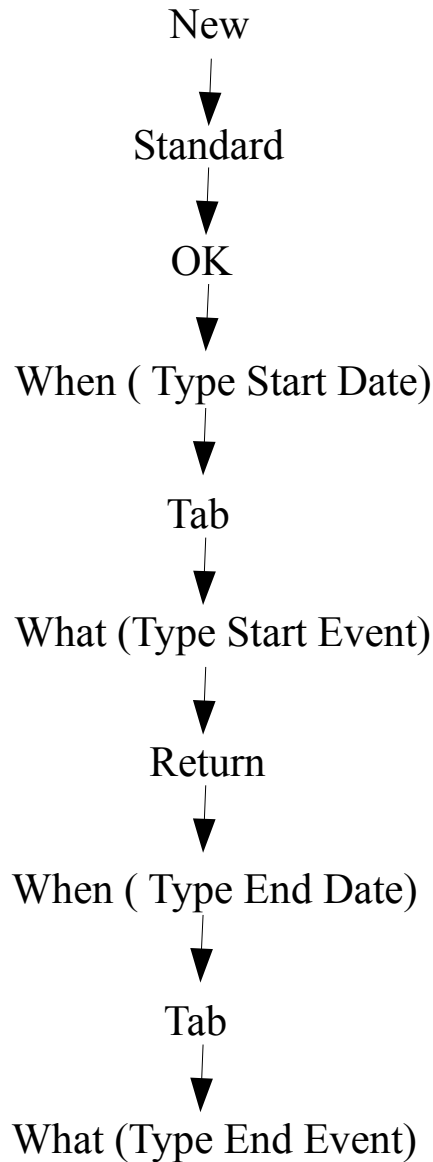

TIME LINER HELP SHEET

Start Time Liner

New: start new Time Liner project
Open: continue working on project

Add New Event

Edit Event